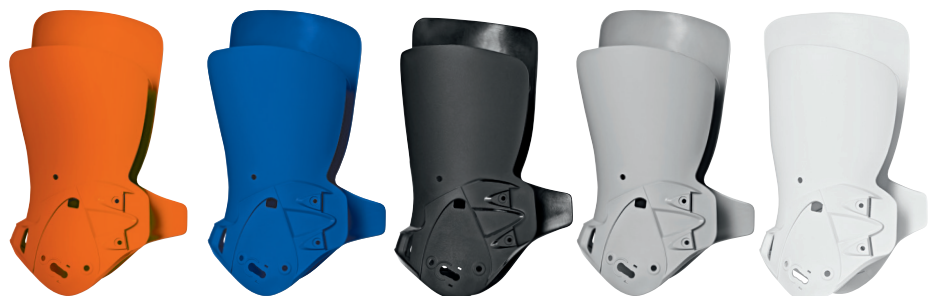

black - grey - white - yellow fluo
orange - orange fluo - red - blue

Sidi No: 154 - RCF3GAM

Darbi No: CFIRE3UPPER

CF3 LEG UPPER

orange - blue - black - ash -
white

CROSSFIRE 3 CROSSFIRE 3 SRS

Sidi No: 153 - RCF3FRON
CF3 SHIN PLATE